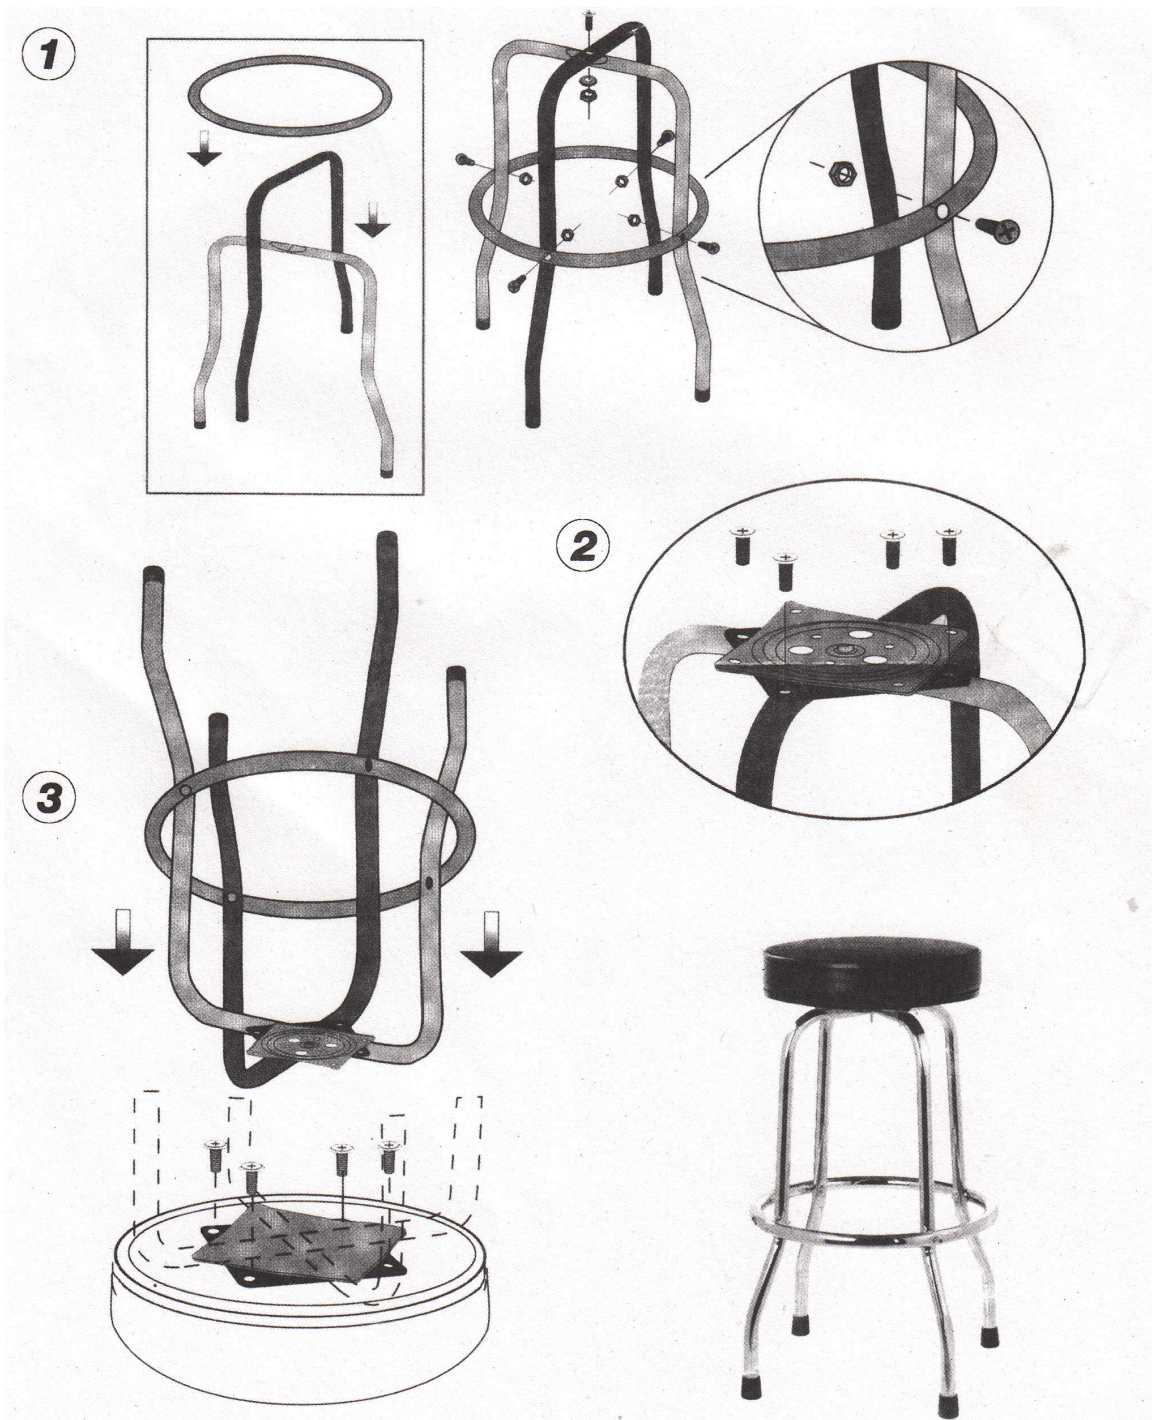

INSTRUCTION LEAFLET

Swivel Stool

The Mac Afric Swivel Garage Stool is made from quality high density foam seat size black pu cover & chrome plated heavy duty steel frame finished off with non-slip rubber feet.

Product size: 515 x 515 x 730mm **Tube Dia:** Φ 25; Thickness 1.2mm

Weight Capacity: 100kgs

The round ring is only for use of reinforcement. Climbing on this ring is dangerous & not recommended

GSTOOL-001
SWIVEL STOOL